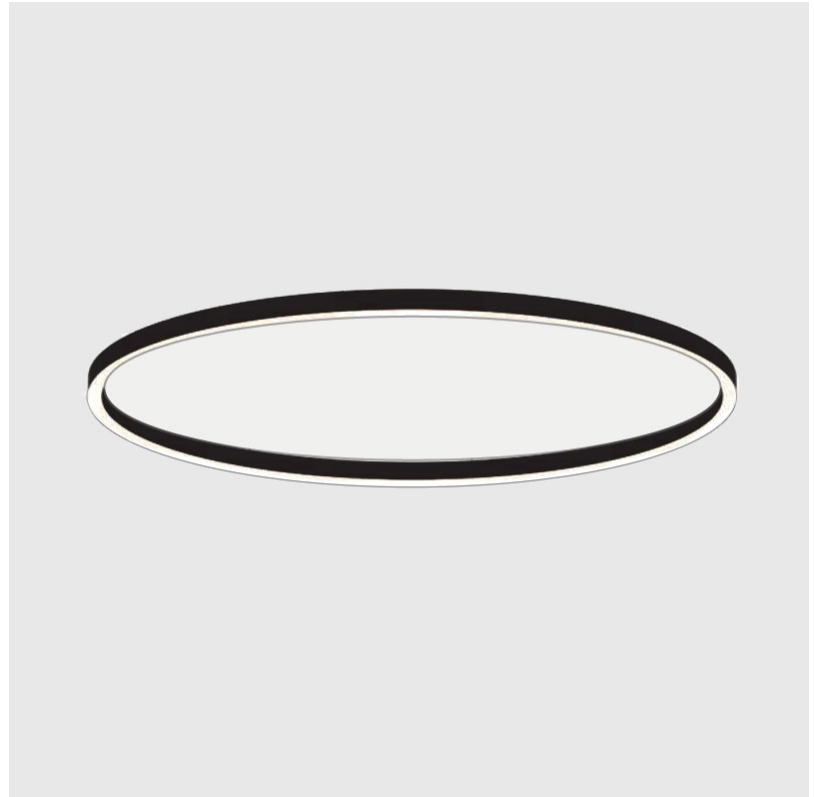

1. To build a product code in our configurator select the specify button on the base model # product page
2. To build a manual product code on this datasheet choose from the options listed below in blue font and add the suffix to the base model #

GENERAL

Series: Glorious
Subseries: Glorious Slim
Brand: Prolicht
Division: Architectural
Mounting Type: Surface
Mounting Location: Ceiling
Subcategory: Ambient

PHYSICAL

Shape: Round
Diameter (mm): 3000
Diameter (in): 118 7/8
Height (mm): 90
Height (in): 3 9/16
Light Distribution: Direct
Weight (kg): 26.284
Weight (lbs): 57.83
Diffuser: PMMA - Opal or Micro-Prism
Fixture Finish: SSR / BKV / CWI / CRY / HAB / UFT / ITA / RUA / FTG / MYG / LOD / PUS / FRO / FUP / KIA / POP / BLS / SPG / MEY / GOH / GUM / CHC / COM / ABZ / JAG / OBR / MOS / ROR
Fixture Material: Aluminum

ELECTRICAL

Lamp Type: LED (Zhaga Standard)
Input Wattage (W): 224
Total Output Wattage (W): 192
Dimming: Tri-Mode (Non-Dimming and Phase Dimming (120Vac only) and 0-10V Dimming)
Driver Included: Yes
Driver Location: Integrated
Driver Type: Constant Current - Universal
Driver Class: Class 2
Input Voltage (V): 120 - 277
Constant Current (MA): 350

LED

Color Temperature (°K): 3000 / 3500 / 4000
Max. Delivered Lumen (lm): 27160 / 27724 / 28290
CRI: >80 CRI
Efficiency (%): 88.4
Lamp Life (hrs): 50000

OPTICAL

RATINGS AND CERTIFICATIONS

Certified By: Certified for North American Standards
IP rating: IP20

Ø 2870mm 113"

Ø 3000mm 118 7/8 "