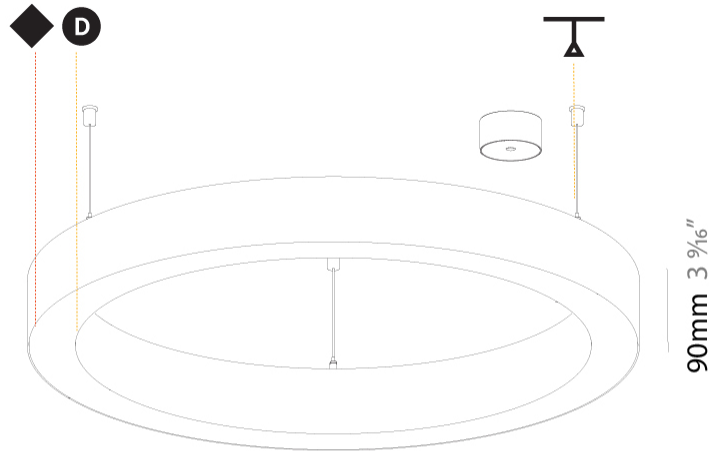

GENERAL

Series: Glorious
Subseries: Glorious Slim
Brand: Prolicht
Division: Architectural
Mounting Type: Suspension
Mounting Location: Ceiling
Subcategory: Ambient

PHYSICAL

Shape: Round
Diameter (mm): 800
Diameter (in): 31 1/2
Height (mm): 90
Height (in): 3 9/16
Max. Overall Height (mm): 2090
Max. Overall Height (in): 82 5/16
Light Distribution: Direct
Weight (kg): 6.772
Weight (lbs): 14.93
Diffuser: PMMA - Opal or Micro-Prism
Fixture Finish: SSR / BKV / CWI / CRY / HAB / UFT / ITA / RUA / FTG / MYG / LOD / PUS / FRO / FUP / KIA / POP / BLS / SPG / MEY / GOH / GUM / CHC / COM / ABZ / JAG / OBR / MOS / ROR
Fixture Material: Aluminum
Cable Details: 2000mm or 6000mm Transparent Cable

OPTICAL

Beam Angle: 110

RATINGS AND CERTIFICATIONS

Certified By: Certified for North American Standards
IP rating: IP20

Ø 670mm 26 3/8"

Ø 800mm 31 1/2"

90mm 3 9/16"

PROJECT	
TYPE	
SPECIFIER	
QUANTITY	
DATE	